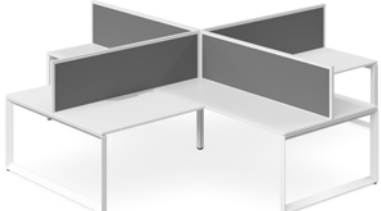

4 Way Workstation (Desk & Return shown)

(Image shown 500H TEK Screens)

Base Finish: White / Black

Radial or Splayed Tops

Prices include 4 TEK 500H Screens

CODE	TOP SIZE	OVERALL SIZE	POD
FOR4XSYS 18071807	1800L	1800L x 750D x 1800L x 750D x 725H	4

SOFT WIRE KIT

All included Data Kit listed below:

CODE	STYLE
PWRDTKIT4	Soft Wire Kit

- Soft Wire Kit available in White Only
- Suitable for 1500 ~ 1800W Desk