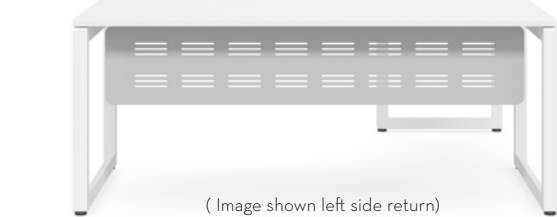

Forum Desk & Return (Top without Scallop)

Base Finish: White / Black
Modesty: White / Powder-coated Black
Cable Hole to your preferred placement (included)

CODE	DESK	RETURN
FORWS15071506	(1500L x 750D) x	(1500L x 600D) x 725H
FORWS18071806	(1800L x 750D) x	(1800L x 600D) x 725H
FORWS18091806	(1800L x 900D) x	(1800L x 600D) x 725H