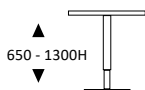

*Mobile Pedestal Options (for Empty Return Only): Refer to page 29

CODE	DESK	EMPTY RETURN
GEOSLEX20091905	(2000L x 900D) x (2100L x 550D)	
RETURN OPTION 1	Floating Drawer System add +	
RETURN OPTION 2	File & Adjustable shelves add +	

ID EXECUTIVE DESK - 101 SELECTRIC

The "ID" is as unique as you are. Designed entirely as the complete ergonomic solution, with a robust and bold aesthetic. Winner of Best Stand at Melbourne's Equinox Exhibition 2019.