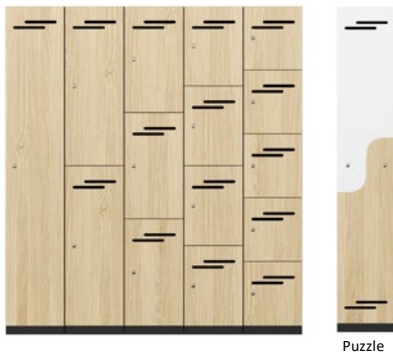

LOCKERS

300W x 500D x 1800H

*Refer to page 44 for more details

Finish Options: Colour swatches page 56 (Eo Board)

CODE	STYLE
LOCK01	1 Doors
LOCK02	2 Doors
LOCK03	3 Doors

CODE	STYLE
LOCK04	4 Doors
LOCK05	5 Doors
PUZLOCK	6 Doors