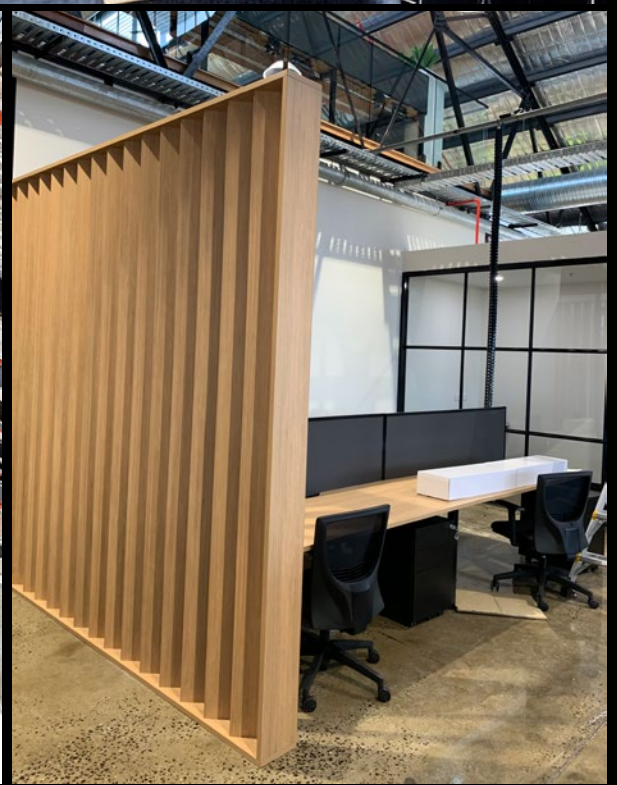

DDK's large fleet of trucks manned by highly skilled technicians deliver to Melbourne and Sydney Metro, ensuring your product is handled from end to end.

INDEX

- 08 RECEPTIONS
- 10 CREDENZAS
- 11 FEATURE WALLS / VERTICAL GARDENS
- 12 RECEPTION SEATING
- 13 COFFEE TABLES
- 14 WORKSTATIONS
- 21 SOFT WIRING
- 24 SELECTRIC SIT/ STAND
- 25 WORKSTATION ACCESSORIES
- 28 EXECUTIVE DESKS
- 36 BOARDROOM TABLES
- 38 TRAINING/ MEETING TABLES
- 40 EDUCATION
- 42 STORAGE
- 44 LOCKERS
- 46 METAL STORAGE
- 48 SOFT SEATING
- 50 CHAIRS
- 54 CUSTOM DESIGNS
- 56 COLOUR SWATCHES
- 58 SCREEN FABRIC
- 59 WARRANTY