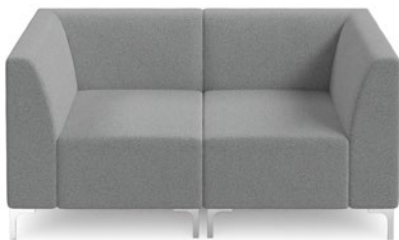

KONNECT MIDDLE

Code: ICKOSBDG
Seat Height: 420(H)
560(W) x 750(D) x 710(H)
Material:
Seat & Back - Grey / Silver Grey Fabric Upholstered
Base - Steel Chrome Finish

KONNECT OTTOMAN

Code: ICKOOTDG
Seat Height: 420(H)
550(W) x 750(D) x 420(H)
Material:
Seat & Back - Grey / Silver Grey Fabric Upholstered
Base - Steel Chrome Finish