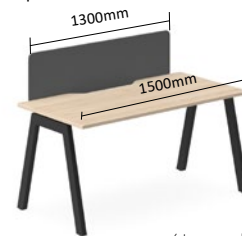

Bench Single Sided x 1 pod

(Image shown 350H OPTIC Screen)

Base Finish: White / Black

Prices include 1 OPTIC 350H Screen

CODE	TOP SIZE	OVERALL SIZE	POD
VISBEN1509	1500L	1500L x 900D x 725H	1
VISBEN1809	1800L	1800L x 900D x 725H	1

Prices include 1 OPTIC 600H Screen

CODE	TOP SIZE	OVERALL SIZE	POD
VISBEN1509	1500L	1500L x 900D x 725H	1
VISBEN1809	1800L	1800L x 900D x 725H	1