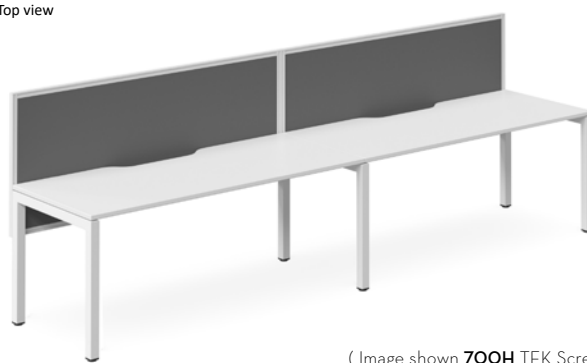

Bench Single Sided x 2 pod

Top view

(Image shown 700H TEK Screens)

Base Finish: White / Black - arriving in December

Prices include 2 TEK 700H Screens

CODE	TOP SIZE	OVERALL SIZE	POD
PLZDES3007	1500L	3000L x 750D x 725H	2
PLZDES3607	1800L	3600L x 750D x 725H	2