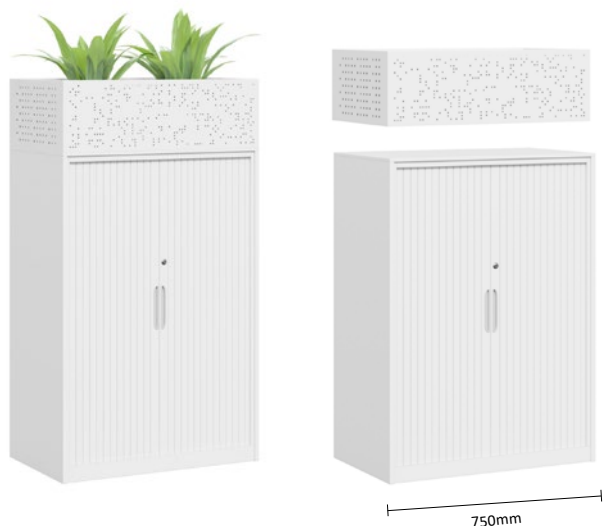

LUNAR WHITE METAL COMBINATION - 750W