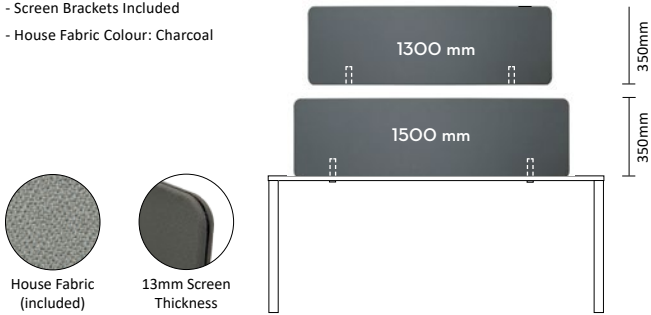

CODE	DIMENSION
ISOUTS13CH	1300W x 13D x 350H
ISOUTS15CH	1500W x 13D x 350H

600H (Local Made Screen) **New**

- System Type: Solid Panel
- Screen Brackets Included
- House Fabric Colour: Charcoal

CODE	DIMENSION
ISOUTS1306	1300W x 22D x 600H
ISOUTS1506	1500W x 22D x 600H
FABRIC OPTION	Rim Trilogy 1 add +