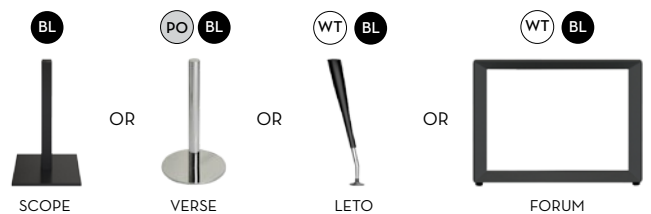

TABLE LEG OPTIONS