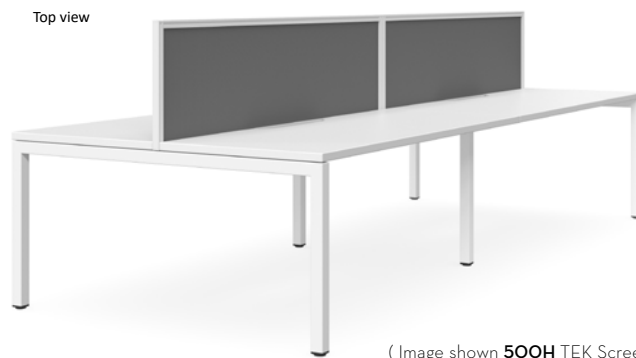

Bench Double Sided x 4 pod

(Image shown 500H TEK Screens)

Base Finish: White / Black - arriving in December

Prices include 2 TEK 500H Screens

CODE	TOP SIZE	OVERALL SIZE	POD
PLZ4SYS3015	1500L	3000L x 1500D x 725H	4
PLZ4SYS3615	1800L	3600L x 1500D x 725H	4