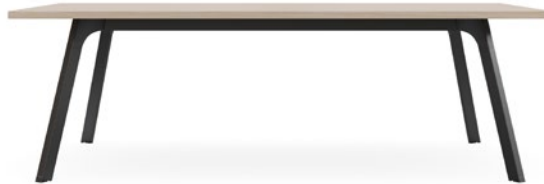

TORO BOARDROOM TABLE (Works well with Overhang Top)

(* Power Dock cannot be centered on Top due to extra legs

Base Finish: Black

(25mm Rectangle Top Shown)

CODE	DIMENSION	LEG
TOBRDTB2109	2100L x 900D x 750H	4
TOBRDTB2412	2400L x 1200D x 750H	4
TOBRDTB3012	3000L x 1200D x 750H	4
TOBRDTB3615	3600L x 1500D x 750H (*)	6
OPTION	Fully Assembled	4
		6