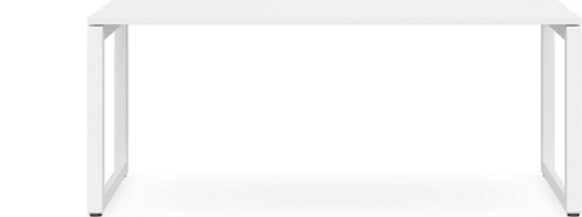

Forum Desk (Top without Scallop)

Base Finish: White / Black

CODE	OVERALL SIZE
FORDES1507	1500L x 750D x 725H
FORDES1807	1800L x 750D x 725H