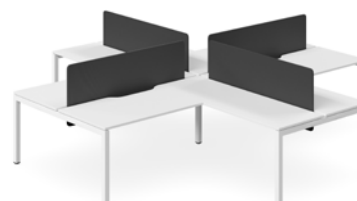

4 Way Workstation (Desk & Return shown)

(Image shown 600H OPTIC Screen)

Base Finish: White / Black - arriving in December

Radial or Splayed Tops

Prices include 4 OPTIC 350H Screens

CODE	TOP SIZE	OVERALL SIZE	POD
PLZ4XSYS 18071807	1800L	1800L x 750D x 1800L x 750D x 725H	4

Prices include 4 OPTIC 600H Screens

CODE	TOP SIZE	OVERALL SIZE	POD
PLZ4XSYS 18071807	1800L	1800L x 750D x 1800L x 750D x 725H	4