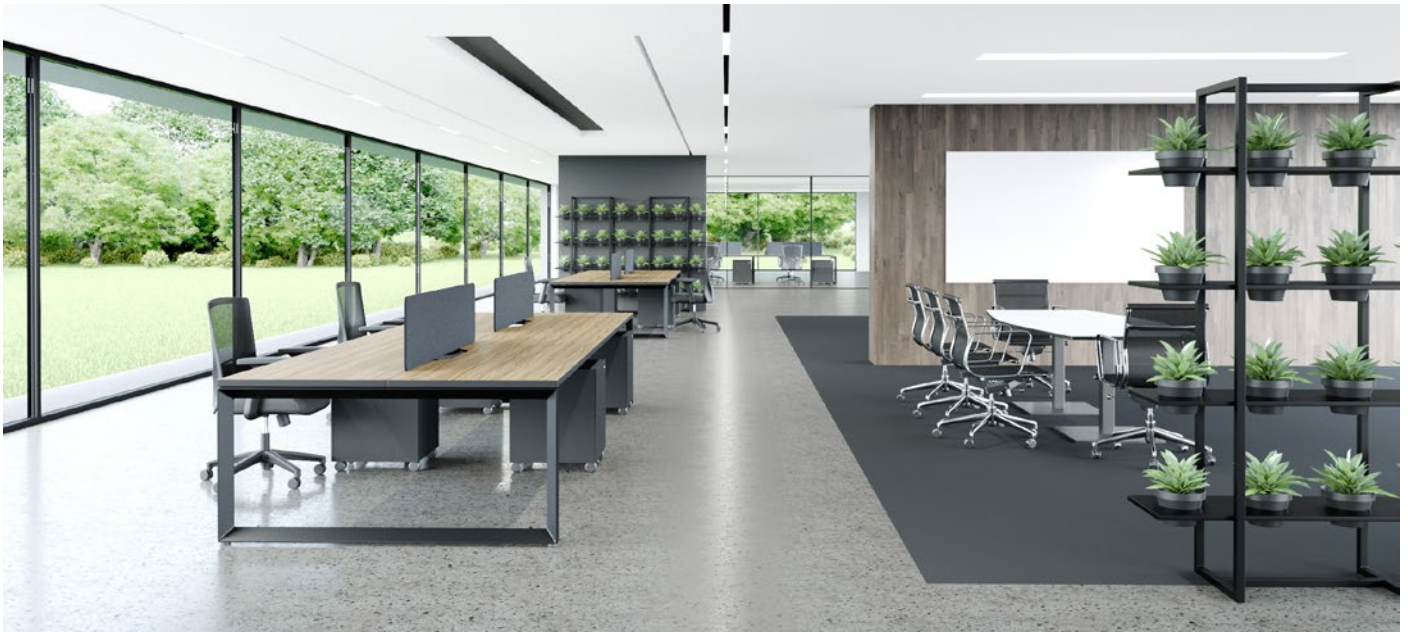

FORUM - OPTIC WORKSTATIONS

The forum comprises of a sturdy triangular profile leg featuring a 6mm sleek shadow line making it a sleek and modern solution. It is easy to assemble in any configuration to suit your office environment.