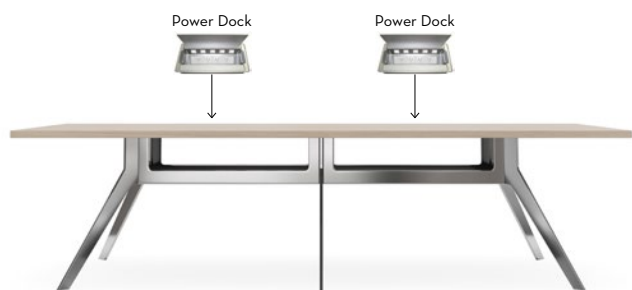

Duo Frame

Solo Frame suits Top from 750 to 1300D

Duo Frame suits Top from 1400 to 1800D - \$ P.O.A

DELTA NOUVEAU BOARDROOM TABLE

(* Power Dock cannot be centered on Top due to extra legs

Base Finish: Polished Stainless Steel / Black