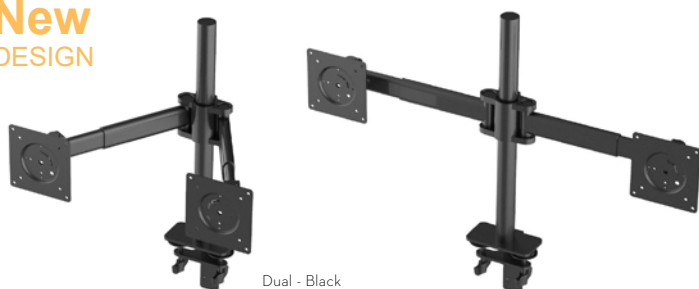

C1 FIXED CPU HOLDER

White Black

- Inner Distance 128-248mm Width Adjustable
 - Inner Distance 392-552mm Height Adjustable

CODE	DIMENSION
IMC1CPU	220-275W x 23D x 440-600H

SOFT WIRE KIT (Available in White Only)

All included Data Kit listed below:

CODE	STYLE
PWRDTKIT4	Soft Wire Kit

BIONIK MONITOR ARM

New DESIGN

Dual - Black

- Suits Screen Size: 13" - 27" inch
- Telescopic
- Max Load: 10kg (Per Arm)
- Tilt: -15° ~ +15° degree
- Rotation: 360° degree
- Quick Release: VESA size: 75/ 100
- Clamp Clearance: 90mm (Under Desk)
- With Grommet Components (Black Satin)