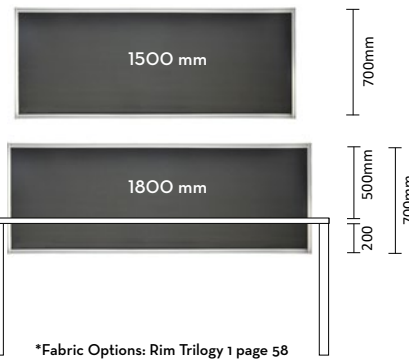

CODE	DIMENSION
ISE30P1507	1500W x 30D x 700H
ISE30P1807	1800W x 30D x 700H
FABRIC OPTION	Rim Trilogy 1 add +