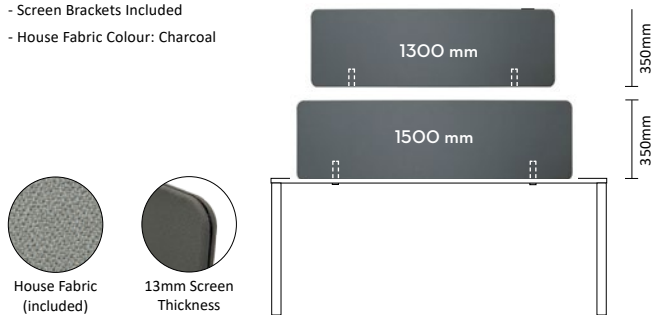

OPTIC Screen System

350H (Imported Screen)

- System Type: Solid Panel
- Screen Brackets Included
- House Fabric Colour: Charcoal

CODE	DIMENSION
ISOOTS13CH	1300W x 13D x 350H
ISOOTS15CH	1500W x 13D x 350H