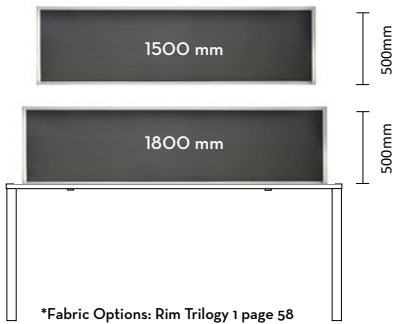

500H Screen

- System Type: Solid Panel
- House Fabric Colour: Charcoal
- Screen Framework: White or Powder-coated Black
- Screen Brackets Included

CODE	DIMENSION
ISE30P1505	1500W x 30D x 500H
ISE30P1805	1800W x 30D x 500H
FABRIC OPTION	Rim Trilogy 1 add +