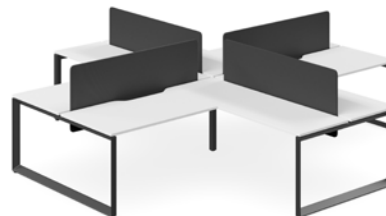

4 Way Workstation (Desk & Return shown)

(Image shown 600H OPTIC Screen)

Base Finish: White / Black

Radial or Splayed Tops

Prices include 4 OPTIC 350H Screens

CODE	TOP SIZE	OVERALL SIZE	POD
PLZ4XSYS 18071807	1800L	1800L x 750D x 1800L x 750D x 725H	4

Prices include 4 OPTIC 600H Screens

CODE	TOP SIZE	OVERALL SIZE	POD
PLZ4XSYS 18071807	1800L	1800L x 750D x 1800L x 750D x 725H	4