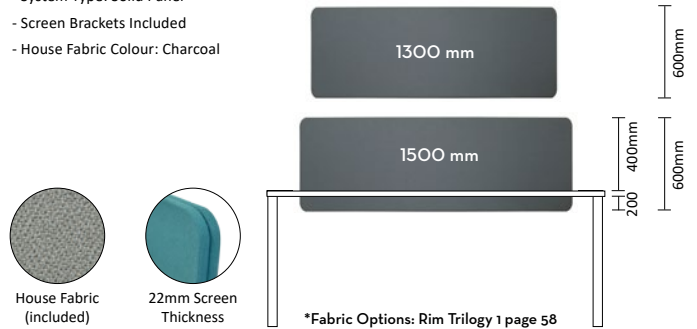

600H (Local Made Screen) **New**

- System Type: Solid Panel
- Screen Brackets Included
- House Fabric Colour: Charcoal

CODE	DIMENSION
ISOUTS1306	1300W x 22D x 600H
ISOUTS1506	1500W x 22D x 600H
FABRIC OPTION	Rim Trilogy 1 add +