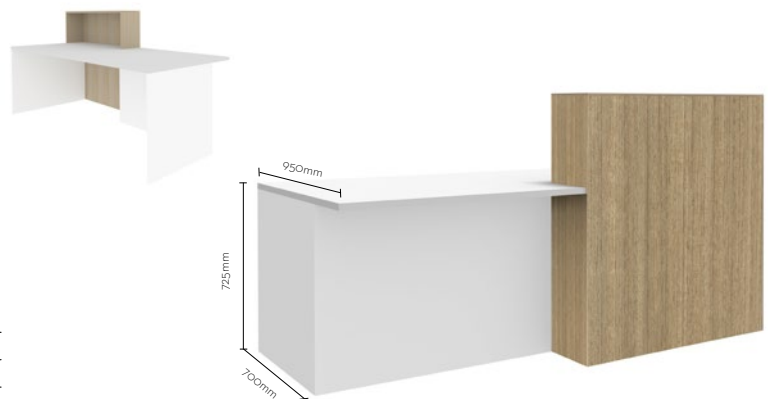

(Feature high hob on Left Hand from Operatos Side shown)