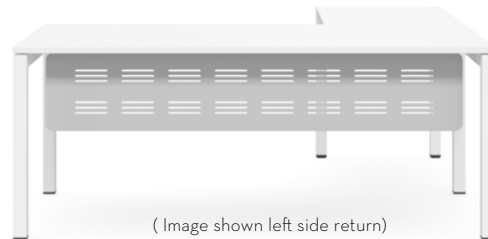

Plaza Desk & Return (Top without Scallop)

Top view

Base Finish: White / Black - arriving in December
Modesty: White / Powder-coated Black
Cable Hole to your preferred placement (included)

CODE	DESK	RETURN
PLZWS15071506	(1500L x 750D) x	(1500L x 600D) x 725H
PLZWS18071806	(1800L x 750D) x	(1800L x 600D) x 725H
PLZWS18091806	(1800L x 900D) x	(1800L x 600D) x 725H