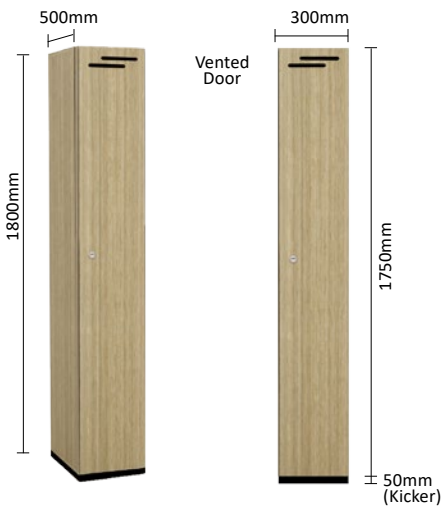

TYPES OF LOCKS

Cupboard Lock
Included

Latch for Padlock

LOCKER SPECS (Important info)

All lockers are priced as 1 Unit, 2 Unit & 3 Unit combos only. Maximum 3 Units due to weight restrictions

Internal Carcass Finish Options (included):

- 18mm Melamine White or Black Only

Internal Carcass Custom Finish Options (additional):

- Colour swatch page 56 (EO Board)

Doors Finish Options:

- Colour swatch page 56 (EO Board)

Kicker:

- Available in Black only

From wall to wall:

- Finish of End Side Panels: White or Black

Free Standing:

- Finish of End Side Panels: Match the Door Colour (additional)