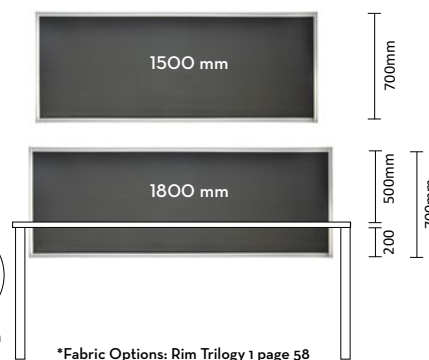

700H Screen

- System Type: Solid Panel
- House Fabric Colour: Charcoal
- Screen Framework: White or Powder-coated Black
- Screen Brackets Included

House Fabric (included)

30mm Screen Thickness

CODE	DIMENSION
ISE30P1507	1500W x 30D x 700H
ISE30P1807	1800W x 30D x 700H
FABRIC OPTION	Rim Trilogy 1 add +