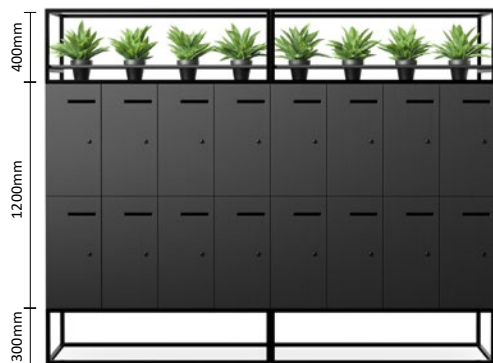

BLACK GARDEN LOCKERS (Metal & Melamine Design)

New DESIGN

(2 Bases of 1200W shown - Plant B included)

CODE	DIMENSION
GDLK120518BL	1200W x 500D x 1900H
Each Locker Size	300W x 500D x 600H

*Refer to page 55 for more details