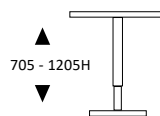

MIES MODULAR RECEPTION DESK

Contemporary modular reception desk system. Comes with various options and complimentary additions, it is as easy as picking your options below and adding it to your base size. Proudly Australian designed and made.

Finish Options: **Colour swatches page 56 (Eo Board)**
Return Options available - page 09

Top Options

Base Model

CODE	DIMENSION
MIESRECLP1808	1800W x 850D x 1100H
MIESRECLP2108	2100W x 850D x 1100H

MIES 101 SELECTRIC OPERATOR

Workplace ergonomics has been a major driving force behind the design of our sit/stand reception desk. Danish designed and tested, the Selectric combines superior flexibility and quality in electronically operated true sit/stand desk. It's the ideal solution for changing your working position throughout the day, thus transforming the way you work. The Mies reception counter is available in your choice of 45 colours.

Finish Options: **Colour swatches page 56 (Eo Board)**

CODE	DIMENSION
MISEL210812	2100W x 850D x 705 ~ 1205H

New
DESIGN

SPLIT RECEPTION DESK

Its linear two tier design creates an inviting interactive space between receptionist and client, making it easily accessible for clients who are in wheelchairs or need to sit for short periods. Ideal for medical practices, hospitals and aged care, fully customizable to any length or height and available in a range of 45 colours.

Return Option available - page 09
Finish Options: **Colour swatches page 56 (Eo Board)**

CODE	DIMENSION
SPLITRECHO1809	1800W x 950D x 1100H
SPLITRECHO2109	2100W x 950D x 1100H
SPLITRECHO2409	2400W x 950D x 1100H