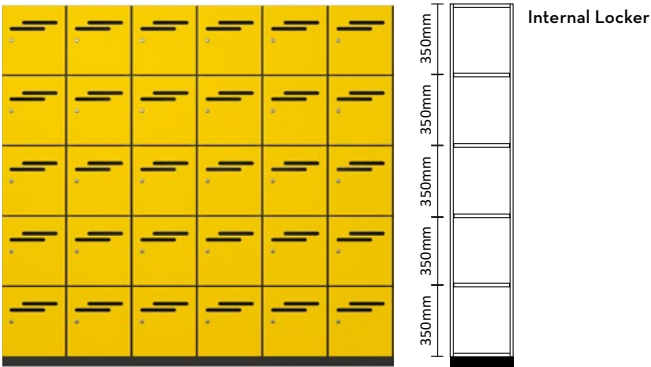

5 DOOR LOCKERS

CODE	QUANTITY
	1 Locker
LOCK05	2 Lockers
	3 Lockers