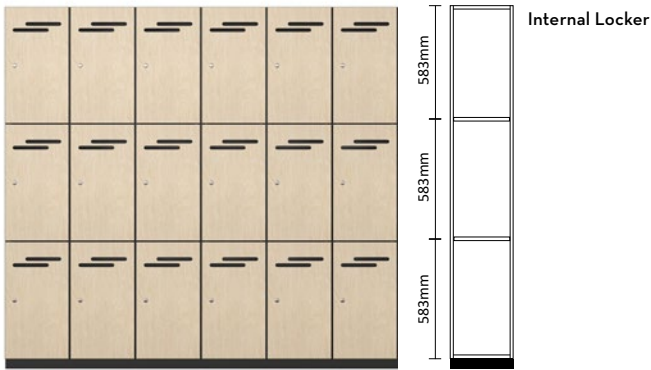

3 DOOR LOCKERS

CODE	QUANTITY
	1 Locker
LOCK03	2 Lockers
	3 Lockers