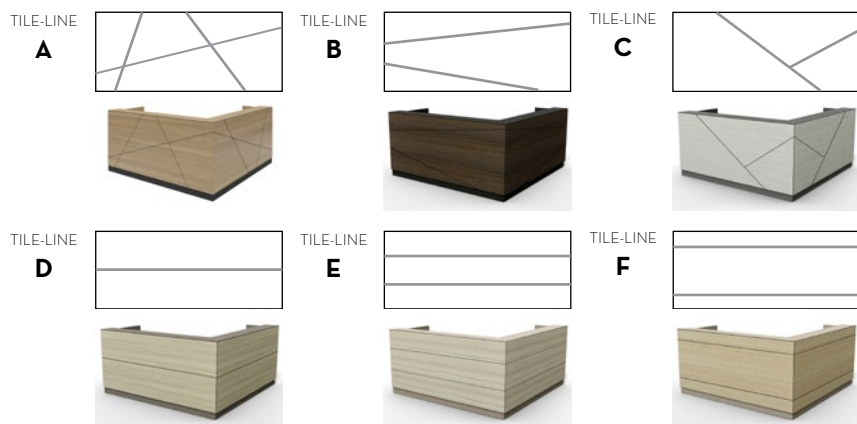

AXIS RECEPTION DESK

Make an impression and stand out with a show stopping reception. The Axis is our original design, proudly Australian Made with careful consideration to detail in its joins and overall aesthetic. Customizable to any size, a choice of 45 colours, return options also available.

Finish Options: **Colour swatches page 56 (Eo Board)**

CODE	DIMENSION
AXISR21	(2100W x 900D) x (1800W x 600D) x 1072H
AXISR24	(2400W x 900D) x (1800W x 600D) x 1072H

APEX-LITE RECEPTION DESK

Simplified version of the Apex reception counter. Designed with user & visitor comfort in mind. Simple design creates a reception area that is both functional and attractive. Flat panel construction & easy to assemble.

Return Options available - page 09

Finish Options: **Colour swatches page 56 (Eo Board)**

CODE	DIMENSION
ALRD18	1800W x 925D x 1100H
ALRD21	2100W x 925D x 1100H
ALRD24	2400W x 925D x 1100H