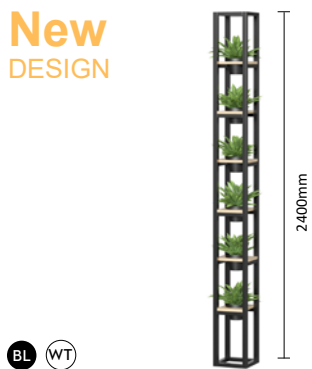

GARDEN POST

New DESIGN

BL WT

Frame Finish: Powder-coated Black / White
Melamine Panels: **Colour Swatches page 56 (Eo Board)**

CODE	DIMENSION
HIMTPL180303	300W x 300D x 1800H
HIMTPL180303	300W x 300D x 2400H