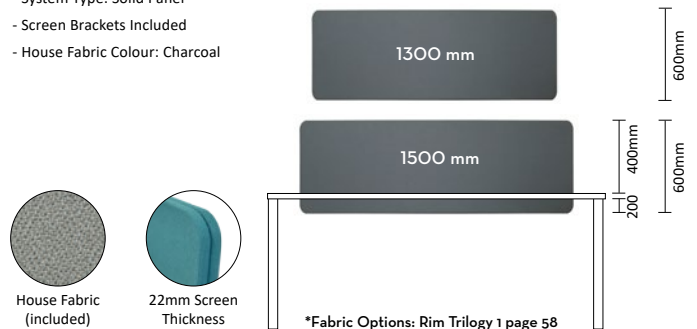

600H (Local Made Screen) **New**

- System Type: Solid Panel
- Screen Brackets Included
- House Fabric Colour: Charcoal

CODE	DIMENSION
ISOOTS1306	1300W x 22D x 600H
ISOOTS1506	1500W x 22D x 600H
FABRIC OPTION	Rim Trilogy 1 add +