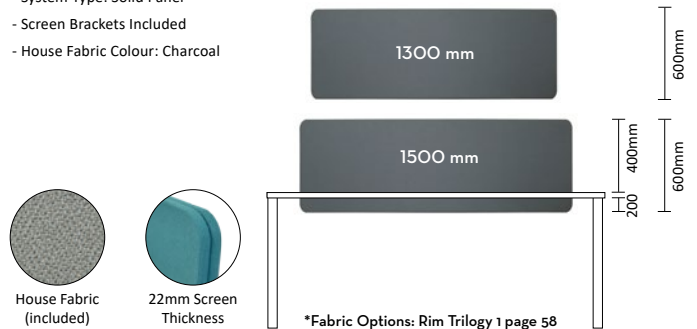

600H (Local Made Screen) **New**

- System Type: Solid Panel
- Screen Brackets Included
- House Fabric Colour: Charcoal

CODE	DIMENSION
ISOUTS1306	1300W x 22D x 600H
ISOUTS1506	1500W x 22D x 600H
FABRIC OPTION	Rim Trilogy 1 add +