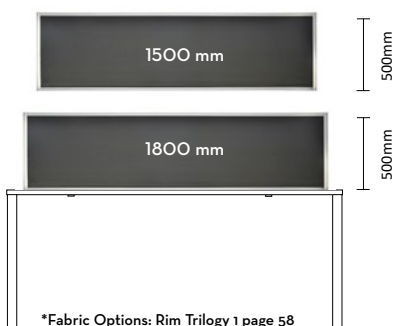

CODE	DIMENSION
ISE30P1505	1500W x 30D x 500H
ISE30P1805	1800W x 30D x 500H
FABRIC OPTION	Rim Trilogy 1 add +

700H Screen

- System Type: Solid Panel
- House Fabric Colour: Charcoal
- Screen Framework: White or Powder-coated Black
- Screen Brackets Included