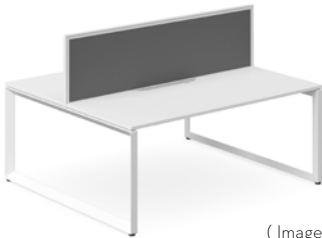

Bench Double Sided x 2 pod

(Image shown 500H TEK Screen)

Base Finish: White / Black

Prices include 1 TEK 500H Screen

CODE	TOP SIZE	OVERALL SIZE	POD
FOR2SYS15	1500L	1500L x 1500D x 725H	2
FOR2SYS18	1800L	1800L x 1500D x 725H	2