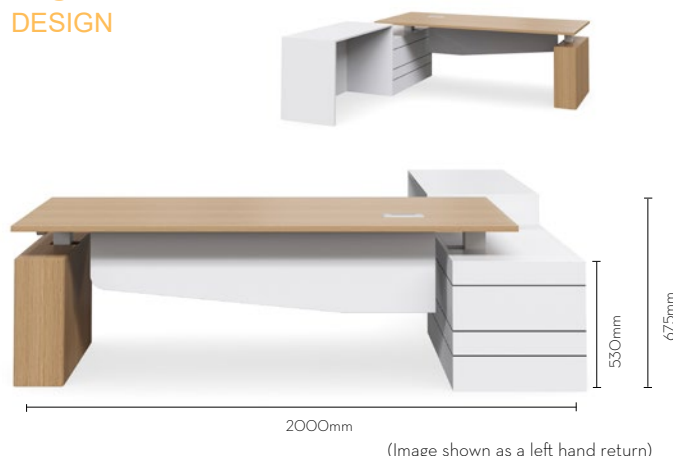

GEO Executive Desk Back view

Finish Options: Colour swatches page 56 (Eo Board)
Rectangular Cable Hole to your preferred placement (included)

New DESIGN