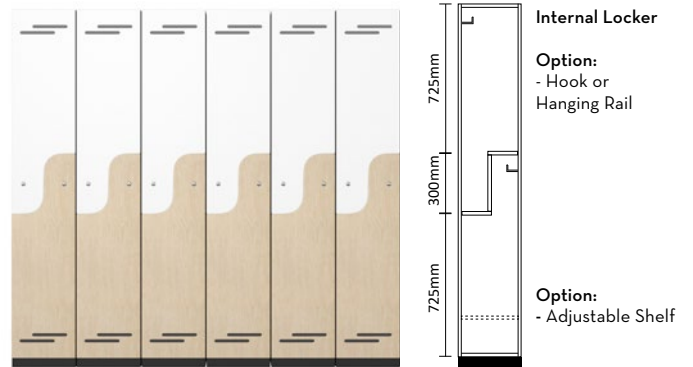

PUZZLE DOOR LOCKERS

CODE	QUANTITY
	1 Locker
PUZLOCK	2 Lockers
	3 Lockers