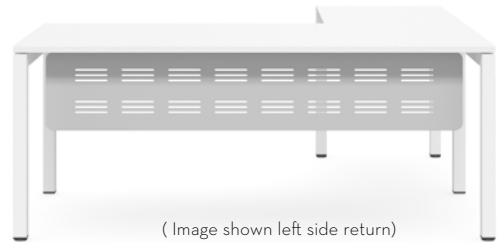

Plaza Desk & Return (Top without Scallop)

Top view

(Image shown left side return)

Base Finish: White / Black - arriving in December
Modesty: White / Powder - coated Black
Cable Hole to your preferred placement (included)

CODE	DESK	RETURN
PLZWS15071506	(1500L x 750D) x	(1500L x 600D) x 725H
PLZWS18071806	(1800L x 750D) x	(1800L x 600D) x 725H
PLZWS18091806	(1800L x 900D) x	(1800L x 600D) x 725H