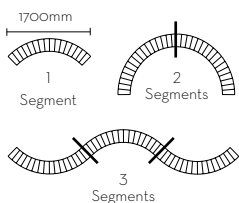

CODE	DIMENSION
BREPL1235	1200W x 350D x 1800H

SLAT WALL

200D x 2400 ~ 2700H

- 25mm Melamine Structure
- Custom Height

 Straight Slat
Per metre of width - 12 Slats

 Angle Slat
Per metre of width - 6 Slats

VERTICAL GARDEN WALL

- 25mm Melamine Structure
- * Artificial Plant Options: **Refer to page 55**

(2700W shown)

CODE	DIMENSION
VGW62718	1800W x 200D x 2700H
VGW62721	2100W x 200D x 2700H
VGW62724	2400W x 200D x 2700H
VGW62727	2700W x 200D x 2700H

SLAT CURVED FEATURE WALL

- 90 Degree Side Angle
- 25mm Melamine Structure
- Made to measure

(2700H shown)

AXIS FEATURE WALL

- 18mm Melamine Structure
- Made to measure

TILE-LINE WALL

- 18mm Melamine Structure
- Made to measure