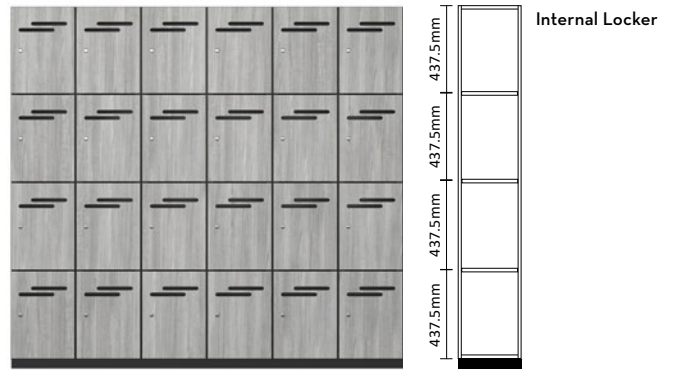

4 DOOR LOCKERS

CODE	QUANTITY
	1 Locker
LOCK04	2 Lockers
	3 Lockers