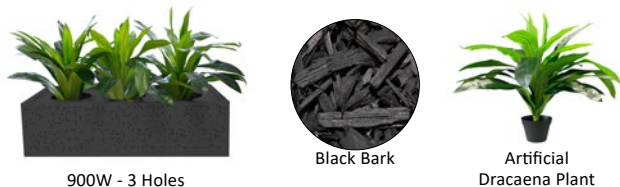

TAMBOUR DOOR CABINET

- Fully Assembled

CODE	DIMENSION
IMLUTC3T09WT	900W x 450D x 1095H

LUNAR BLACK METAL COMBINATION - 900W

PLANTER BOX

- 3 Holes for 3 Plants
- Fully Assembled

CODE	DIMENSION
IMLUPB09BL	900W x 450D x 240H (Planter Box)
OPTION	3 Dracaena Plants + Pebbles or Barks
Dracaena Plant	55W x 55D x 60H