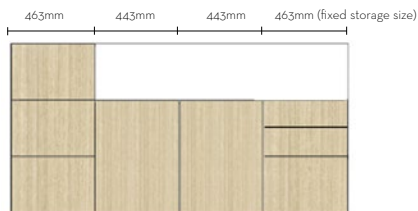

FILE STORAGE EXECUTIVE DESK

- 2 Drawers + 1 File
- 2 Cupboards
- 1 Small Door + 2 Files
- Push Open System

CODE	DESK	BUFFET & STORAGE	STYLE
EXDSKB1818SC	(2100L x 900D)	x (1813L x 550D) x 900H	2 Doors + 2 Storages