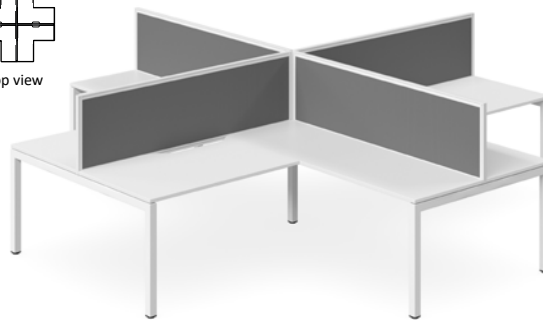

4 Way Workstation (Desk & Return shown)

(Image shown 500H TEK Screens)

Base Finish: White / Black - arriving in December

Radial or Splayed Tops

Prices include 4 TEK 500H Screens

CODE	TOP SIZE	OVERALL SIZE	POD
PLZ4SYS18071807	1800L	1800L x 750D x 1800L x 750D x 725H	4