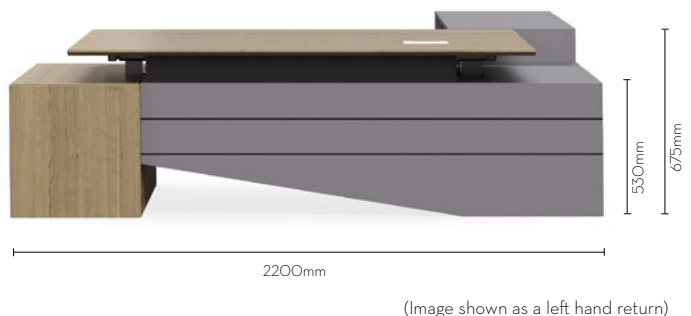

Finish shown: Natural Walnut + Charcoal + Tile lines + Sharknosed Front Panel
Finish Options: Colour swatches page 56 (Eo Board)
Rectangular Cable Hole to your preferred placement (included)