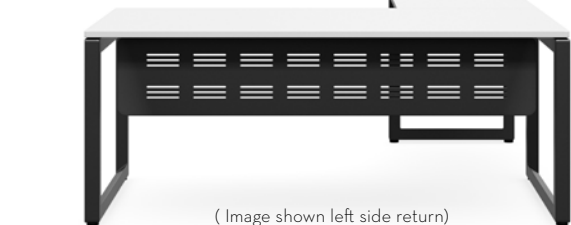

Forum Desk (Top without Scallop)

Base Finish: White / Black

CODE	OVERALL SIZE
FORDES1507	1500L x 750D x 725H
FORDES1807	1800L x 750D x 725H

Forum Desk & Return (Top without Scallop)

(Image shown left side return)