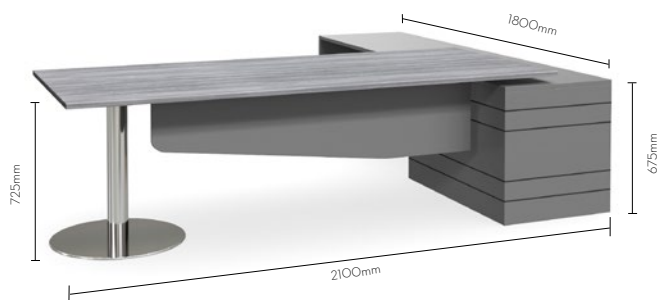

GEO VERSE

(Image shown as a left hand return)

Base Finish: Polished Stainless Steel / Black
Finish Options: **Colour swatches page 56 (Eo Board)**
Cable Hole to your preferred placement (included)

CODE	DESK	RETURN
GEOVEREX21092005	(2100L x 900D) x (1800L x 550D) x 725H	
GEOVEREX24092005	(2400L x 900D) x (1800L x 550D) x 725H