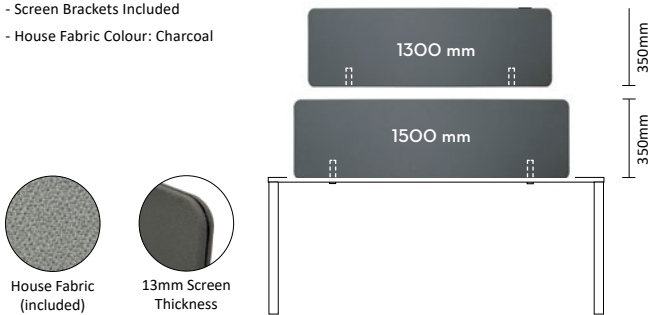

OPTIC Screen System

350H (Imported Screen)

- System Type: Solid Panel
- Screen Brackets Included
- House Fabric Colour: Charcoal

CODE	DIMENSION
ISOUTS13CH	1300W x 13D x 350H
ISOUTS15CH	1500W x 13D x 350H