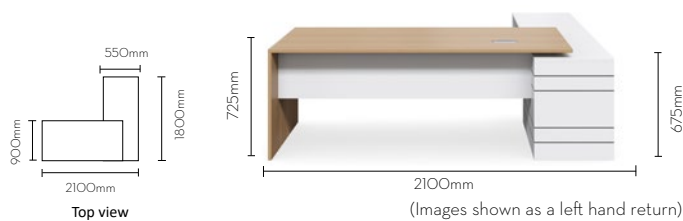

Finish Options: **Colour swatches page 56 (EO Board)**
Cable Hole to your preferred placement (included)

CODE	DESK	RETURN
GEOSLABEX21091805	(2100L x 900D) x (1800L x 550D) x 725H	
GEOSLABEX24091805	(2400L x 900D) x (1800L x 550D) x 725H