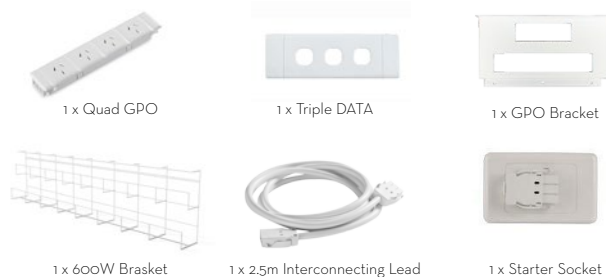

SOFT WIRE KIT (Available in White Only)

All included Data Kit listed below:

CODE	STYLE
PWRDTKIT4	Soft Wire Kit