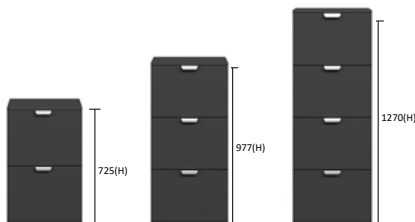

FILING CABINET
File Drawers

CODE	DIMENSION	DRAWERS
BX2FL	465W x 505D x 725H	2
BX3FL	465W x 505D x 977H	3
BX4FL	465W x 505D x 1270H	4