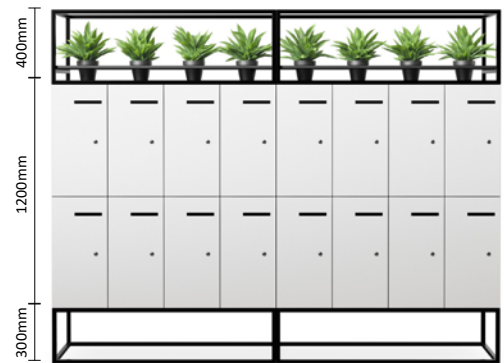

WHITE GARDEN LOCKERS (Metal & Melamine Design)

New DESIGN

(2 Bases of 1200W shown - Plant B included)

CODE	DIMENSION
GDLK120518WT	1200W x 500D x 1900H
Each Locker Size	300W x 500D x 600H

*Refer to page 55 for more details