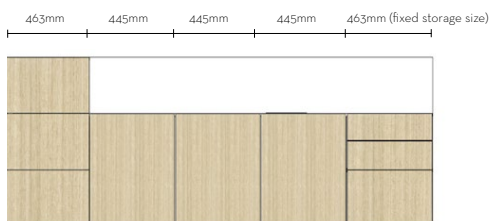

- 2 Drawers + 1 File
- 3 Cupboards
- 1 Small Door + 2 Files
- Push Open System

CODE	DESK	BUFFET & STORAGE	STYLE//
EXDSKB2222SC	(2100L x 900D)	x (2263L x 550D) x 900H	3 Doors + 2 Storages