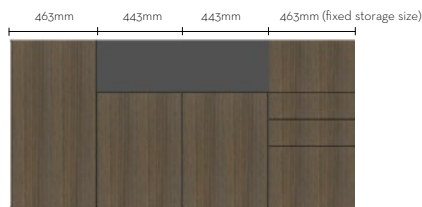

2 TONE STORAGE EXECUTIVE DESK

- 1 Small Door + 2 Drawers + 1 File
- 2 Cupboards
- 1 Tall Cupboard
- Push Open System

CODE	DESK	BUFFET & STORAGE	STYLE
EXDSKC1818SC	(2100L x 900D) x (1813L x 550D) x 900H		3 Doors + 1 Storage