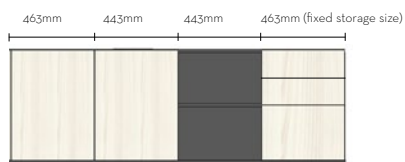

LOW STORAGE EXECUTIVE DESK

- 2 Drawers + 1 File
- 2 Cupboards
- Open Unit
- Push Open System

CODE	DESK	BUFFET & STORAGE	STYLE
EXDSKA1818SC	(1800L x 900D)	x (1813L x 550D) x 725H	2 Doors + 1 Storage