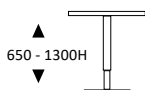

*Mobile Pedestal Options (for Empty Return Only): Refer to page 29

CODE	DESK	EMPTY RETURN
IDEXE22092205	(2200L x 900D) x (2100L x 550D)	
RETURN OPTION 1	Floating Drawer System add +	
RETURN OPTION 2	File & Adjustable shelves add +	

New DESIGN