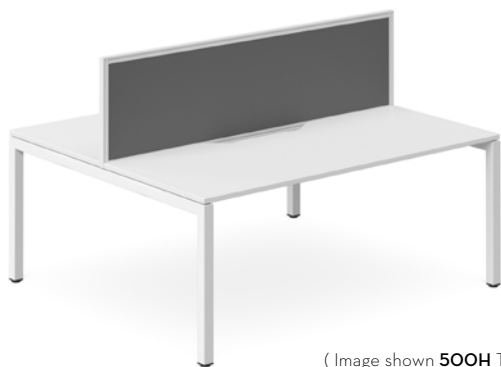

Bench Double Sided x 2 pod

(Image shown 500H TEK Screen)

Base Finish: White / Black - arriving in December

Prices include 1 TEK 500H Screen

CODE	TOP SIZE	OVERALL SIZE	POD
PLZ2SYS15	1500L	1500L x 1500D x 725H	2
PLZ2SYS18	1800L	1800L x 1500D x 725H	2