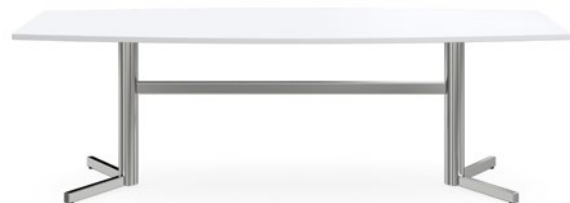

SUPREME BOARDROOM TABLE

Base Finish: Polished Stainless Steel

(25mm Boat Straight Top Shown)

CODE	DIMENSION	LEG
IMSU1BA2109	2100L x 900D x 725H	2
IMSU1BA2412	2400L x 1200D x 725H	2
IMSU1BA2712	2700L x 1200D x 725H	2
IMSU1BA3012	3000L x 1200D x 725H	2
OPTION	Fully Assembled	

DELTA NOUVEAU BOARDROOM TABLE

(* Power Dock cannot be centered on Top due to extra legs

Base Finish: Polished Stainless Steel / Black

(25mm Rectangle Top Shown)

CODE	DIMENSION	LEG
IMDND2B2109 (Solo)	2100L x 900D x 750H	4
IMDND2B2412 (Solo)	2400L x 1200D x 750H	4
IMDND2B2712 (Solo)	2700L x 1200D x 750H	4
IMDND2B3012 (Solo)	3000L x 1200D x 750H (*)	6
OPTION	Fully Assembled (Recommend)	4
		6