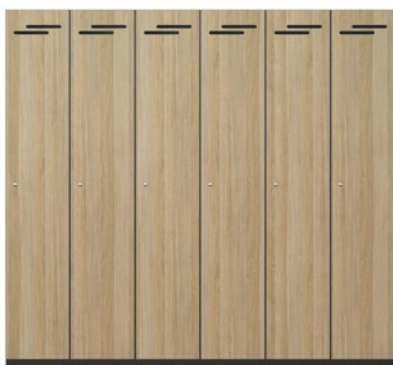

Free Standing:

- Finish of End Side Panels: Match the Door Colour (additional)

1 DOOR LOCKERS

Internal Locker:
- 1 Fixed Shelf
- 1 Hanging Rail

Option:
- Adjustable Shelf

2 DOOR LOCKERS

Internal Locker
- 1 Hanging Rail