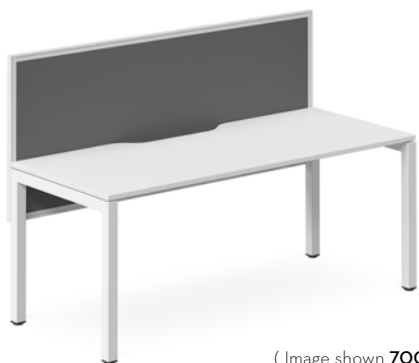

Bench Single Sided x 1 pod

Top view

(Image shown 700H TEK Screen)

Base Finish: White / Black - arriving in December

Prices include 1 TEK 700H Screen

CODE	TOP SIZE	OVERALL SIZE	POD
PLZDES1507	1500L	1500L x 750D x 725H	1
PLZDES1807	1800L	1800L x 750D x 725H	1